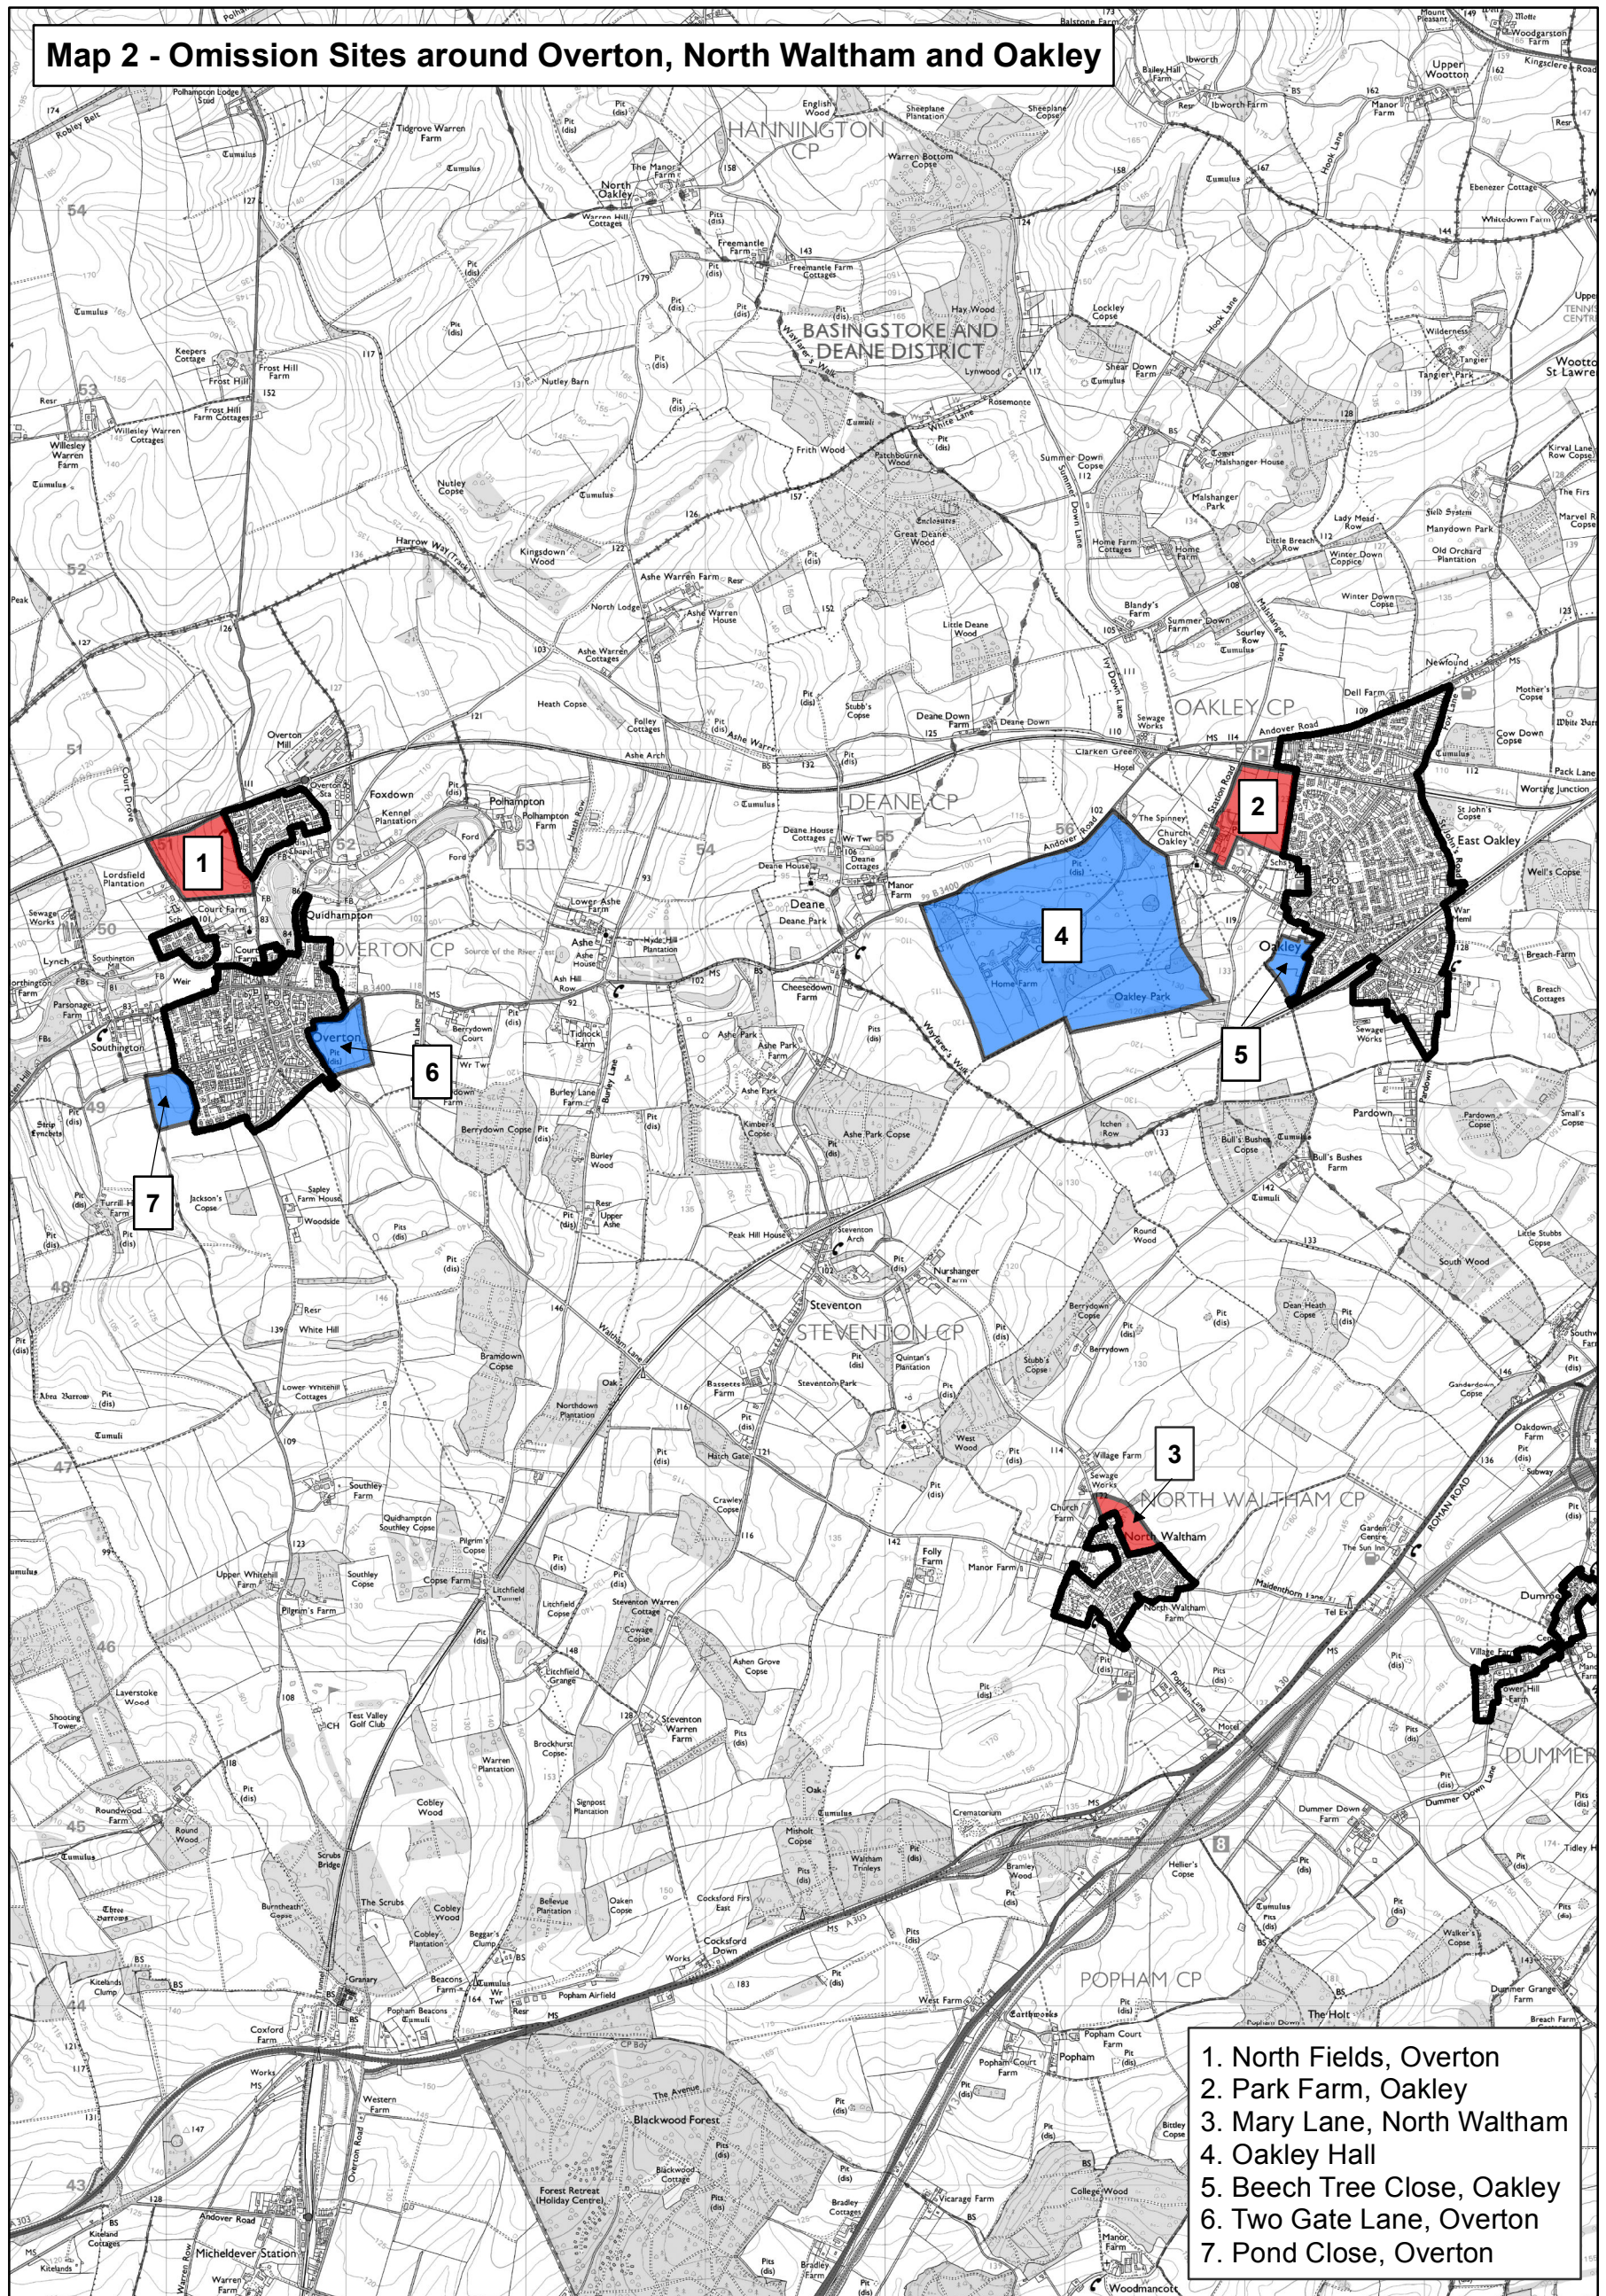

**Map 2 - Omission Sites around Overton, North Waltham and Oakley**

1. North Fields, Overton
2. Park Farm, Oakley
3. Mary Lane, North Waltham
4. Oakley Hall
5. Beech Tree Close, Oakley
6. Two Gate Lane, Overton
7. Pond Close, Overton

**Key**

- Omission Site to be discussed at the Local Plan hearings
- Omission Site identified through Local Plan consultations
- Settlement Policy Boundary