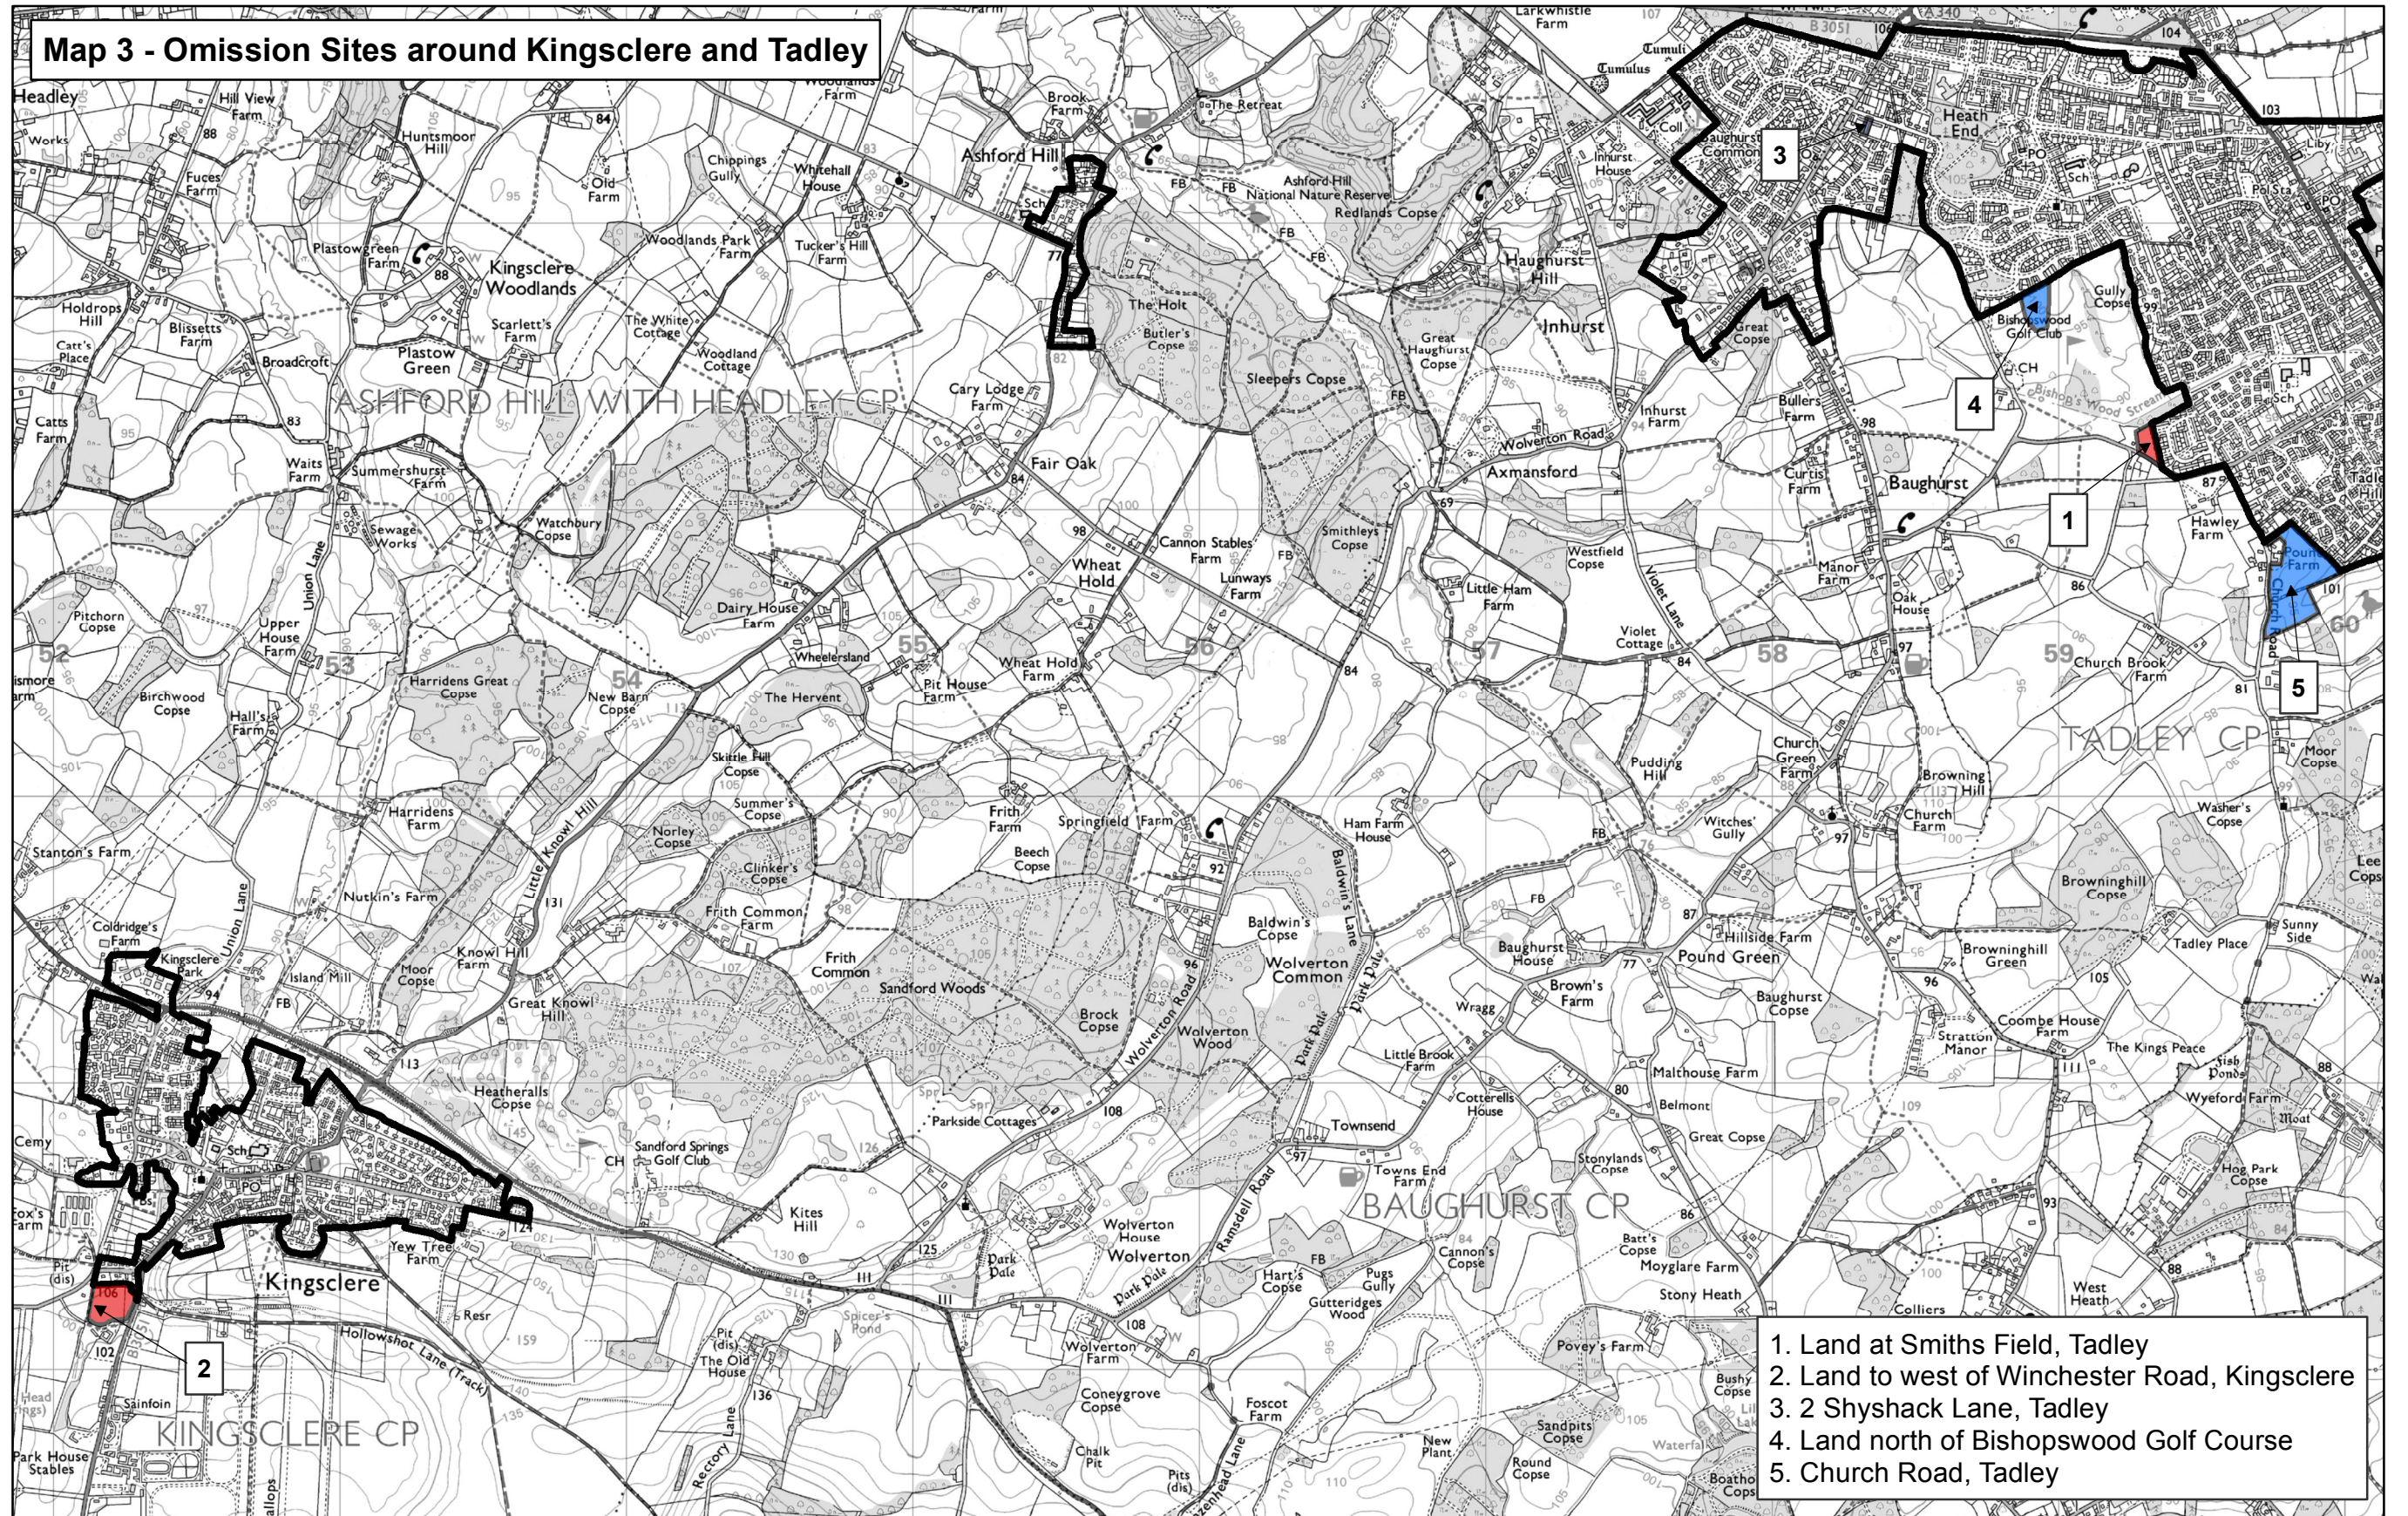

Map 3 - Omission Sites around Kingsclere and Tadley

1. Land at Smiths Field, Tadley
2. Land to west of Winchester Road, Kingsclere
3. 2 Shyshack Lane, Tadley
4. Land north of Bishopswood Golf Course
5. Church Road, Tadley

Key

- Omission Site to be discussed at the Local Plan hearings
- Omission Site identified through Local Plan consultations
- Settlement Policy Boundary