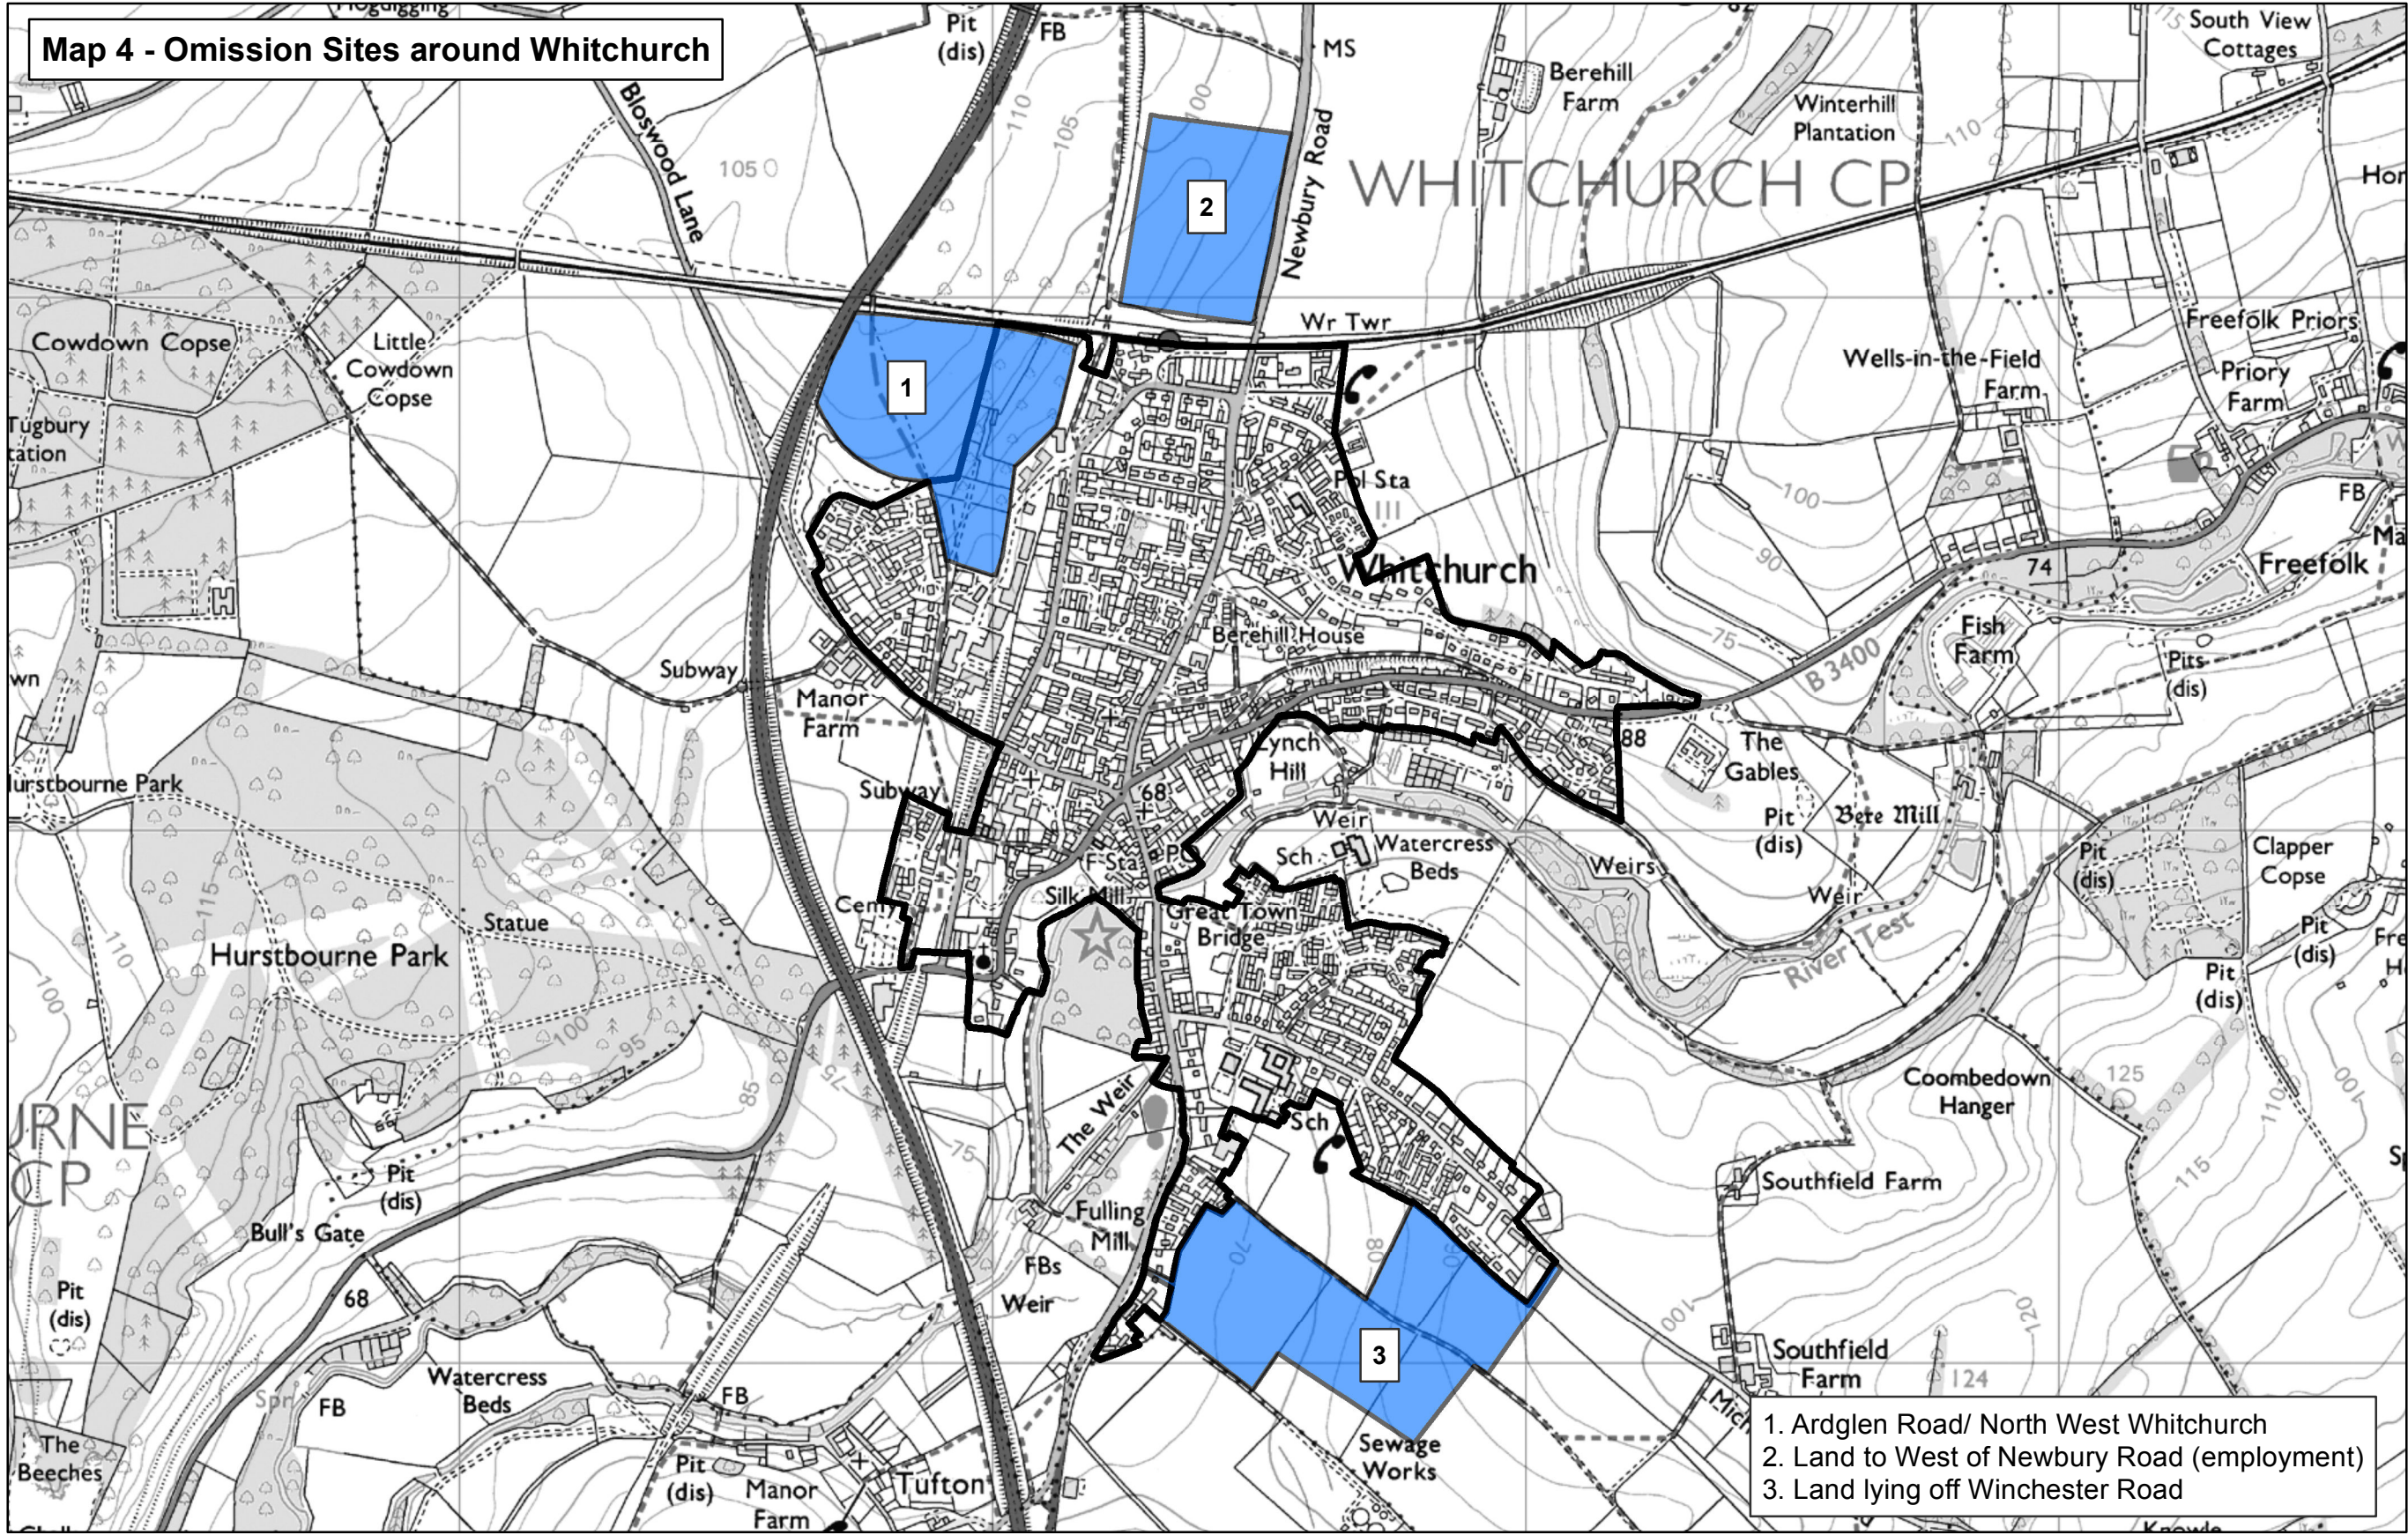

Map 4 - Omission Sites around Whitchurch

- 1. Ardglan Road/ North West Whitchurch
- 2. Land to West of Newbury Road (employment)
- 3. Land lying off Winchester Road

Key

- Omission site identified through Local Plan consultations
- Settlement Policy Boundary