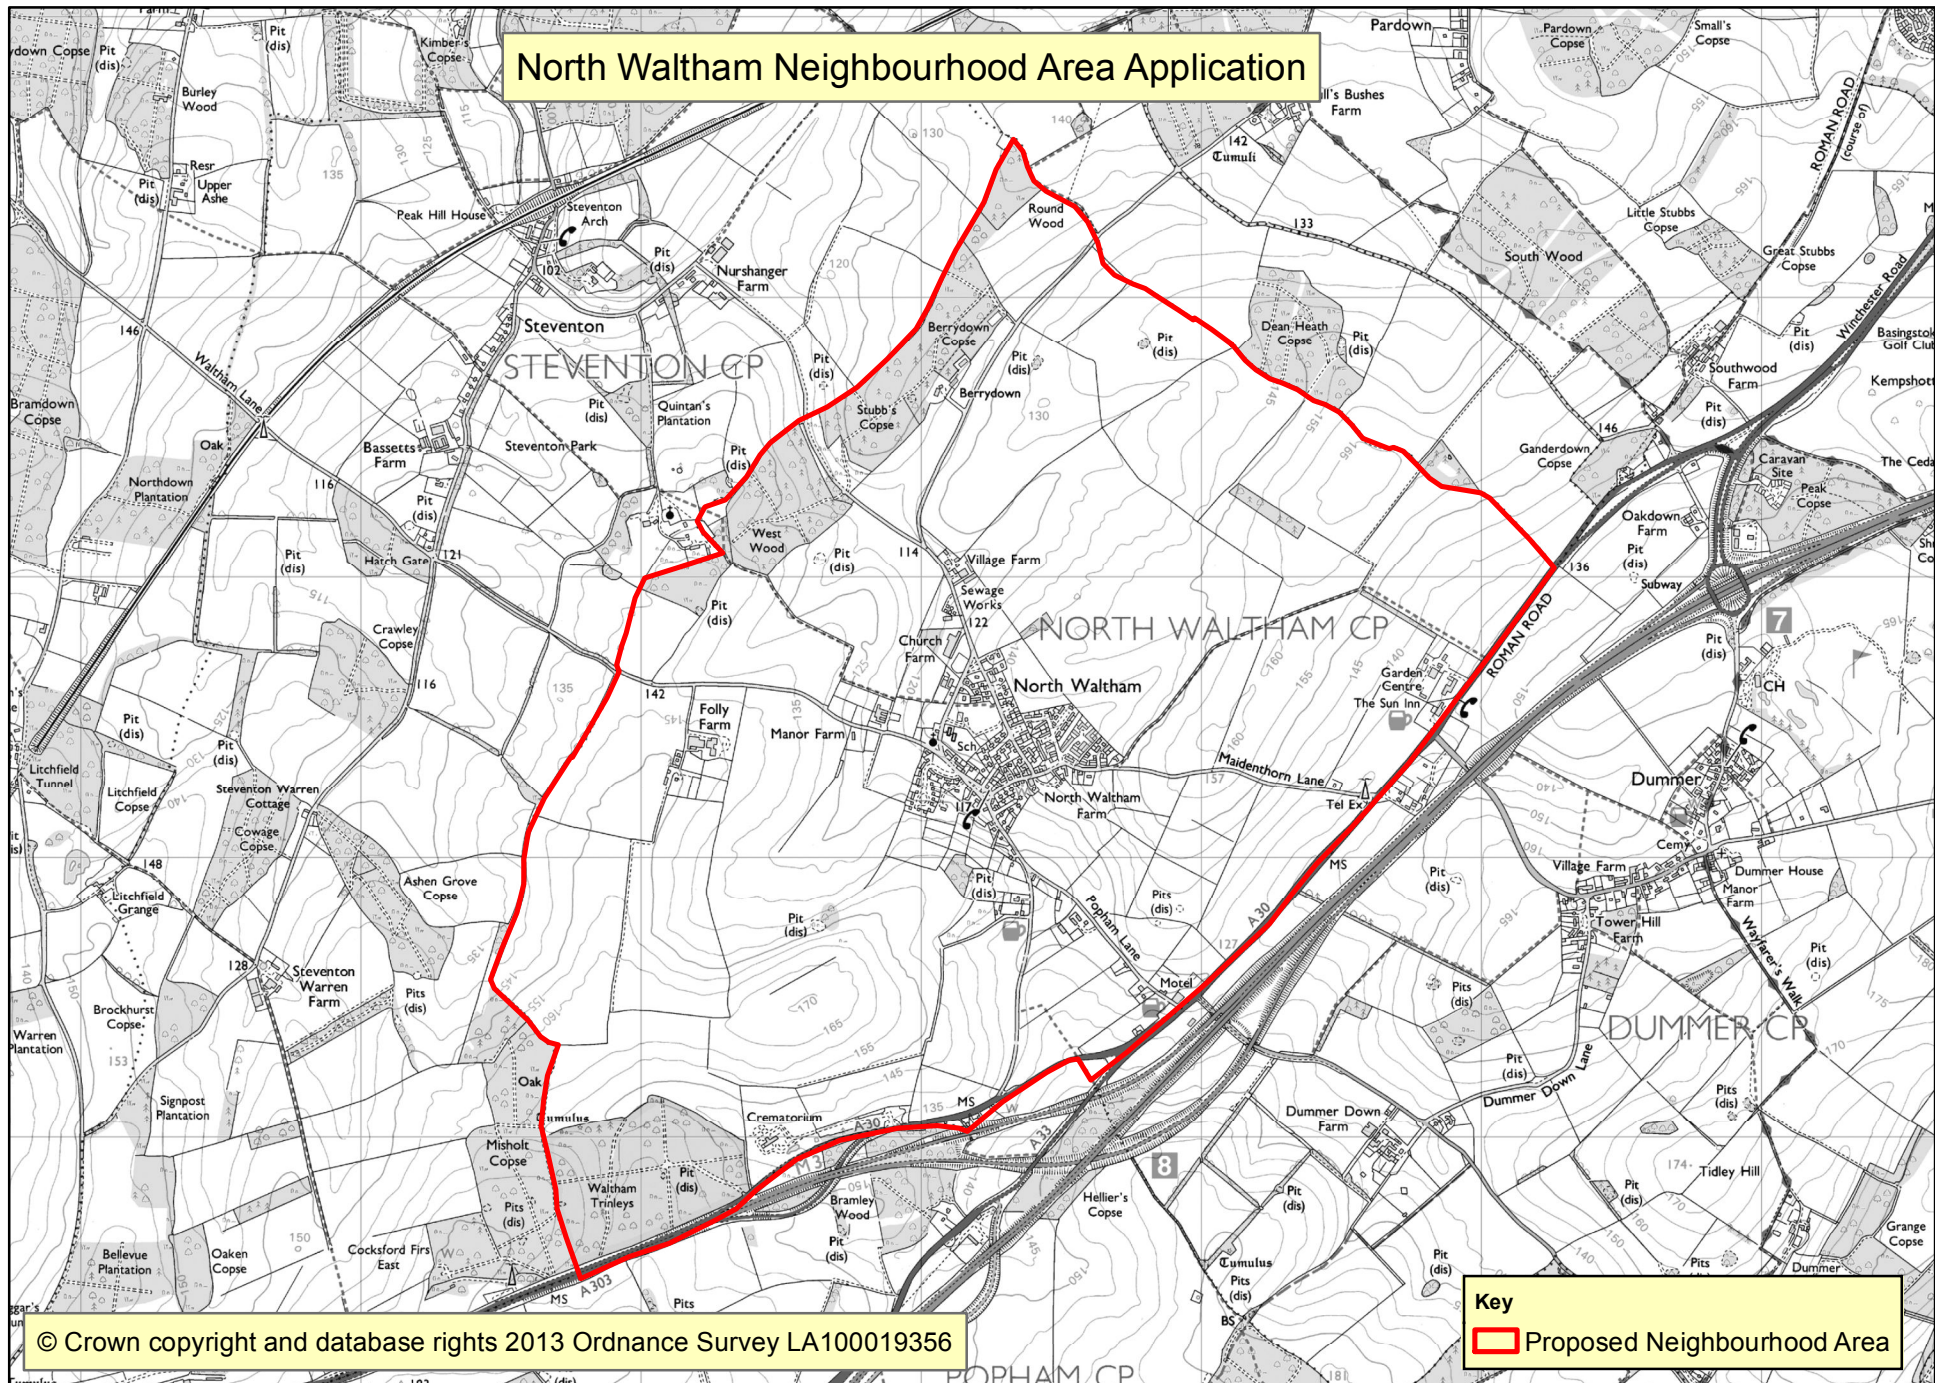

North Waltham Neighbourhood Area Application

© Crown copyright and database rights 2013 Ordnance Survey LA100019356

Key
[Red outline] Proposed Neighbourhood Area