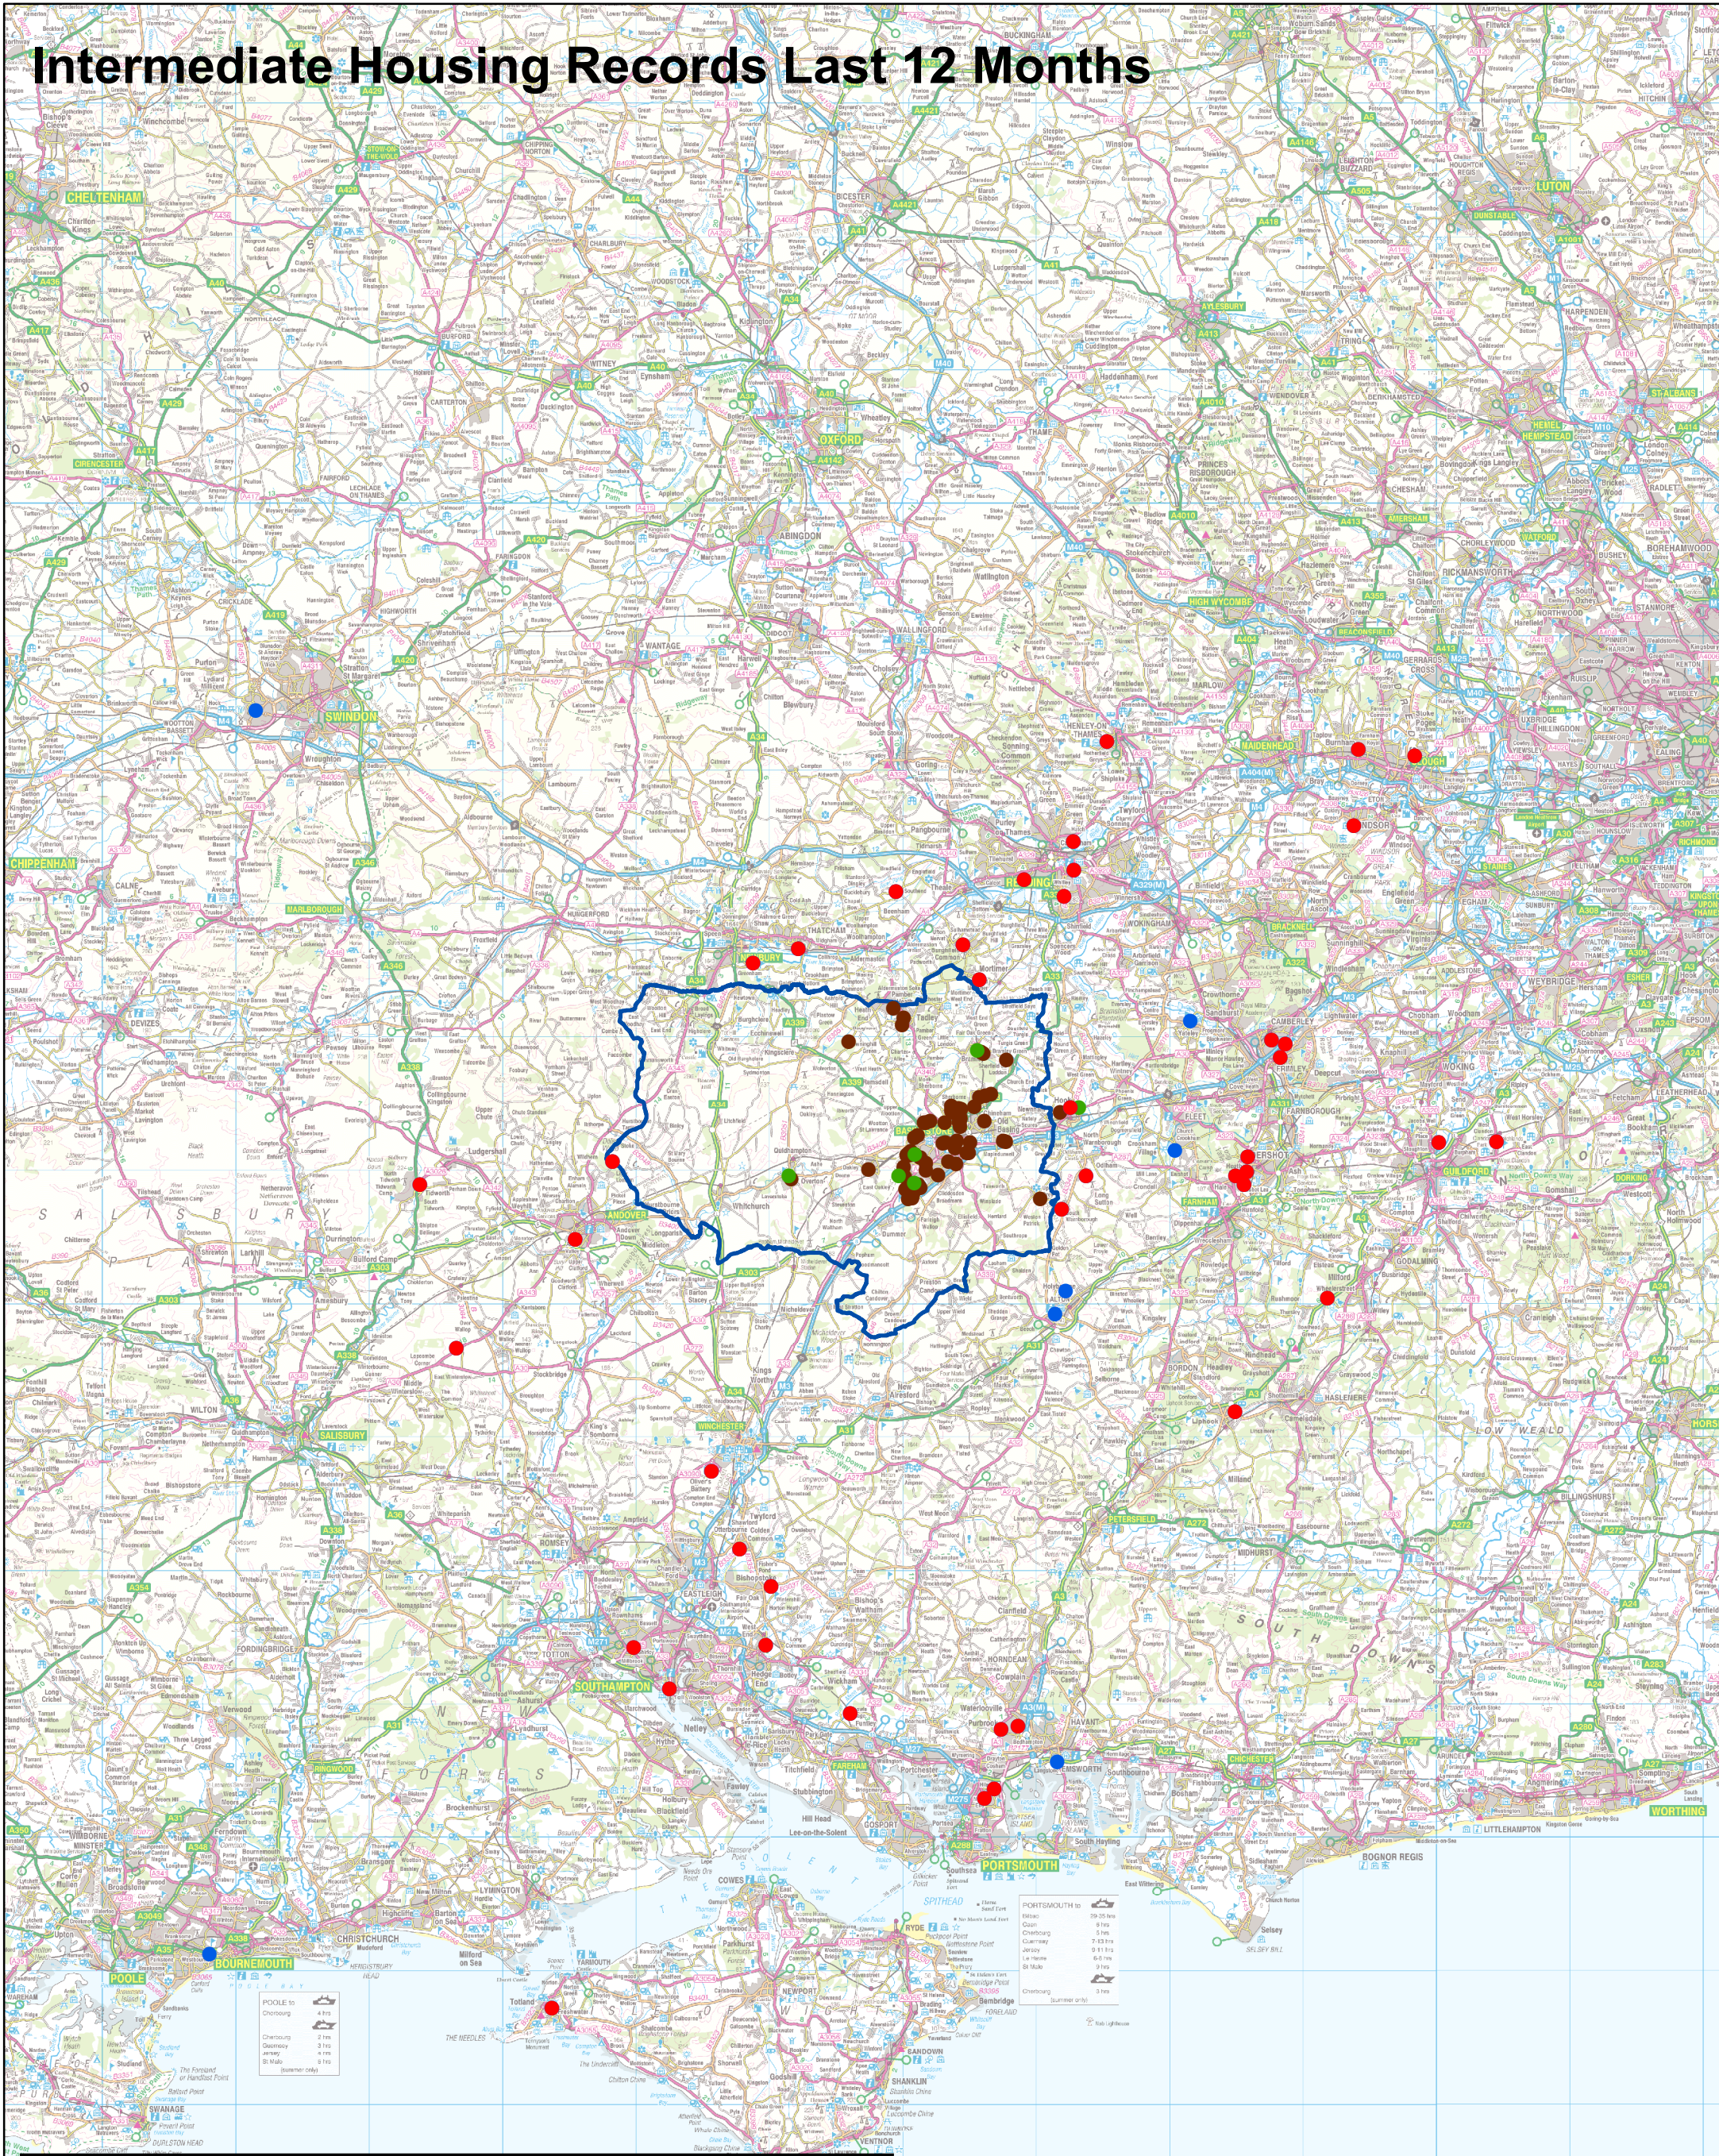

# Intermediate Housing Records Last 12 Months

## Legend

- Intermediate\_Housing\_Records\_people\_with\_neighbours\_who\_want\_to\_move\_into\_the\_borough
- Intermediate\_Housing\_Records\_people\_who\_want\_to\_move\_into\_the\_borough
- Intermediate\_Housing\_Records\_people\_who\_want\_to\_move\_out\_of\_the\_borough
- Intermediate\_Housing\_Records\_people\_who\_want\_to\_stay\_in\_the\_borough

**The Borough of Basingstoke and Deane**

© Crown copyright and database rights 2013 Ordnance Survey LA100019356

1:450,000