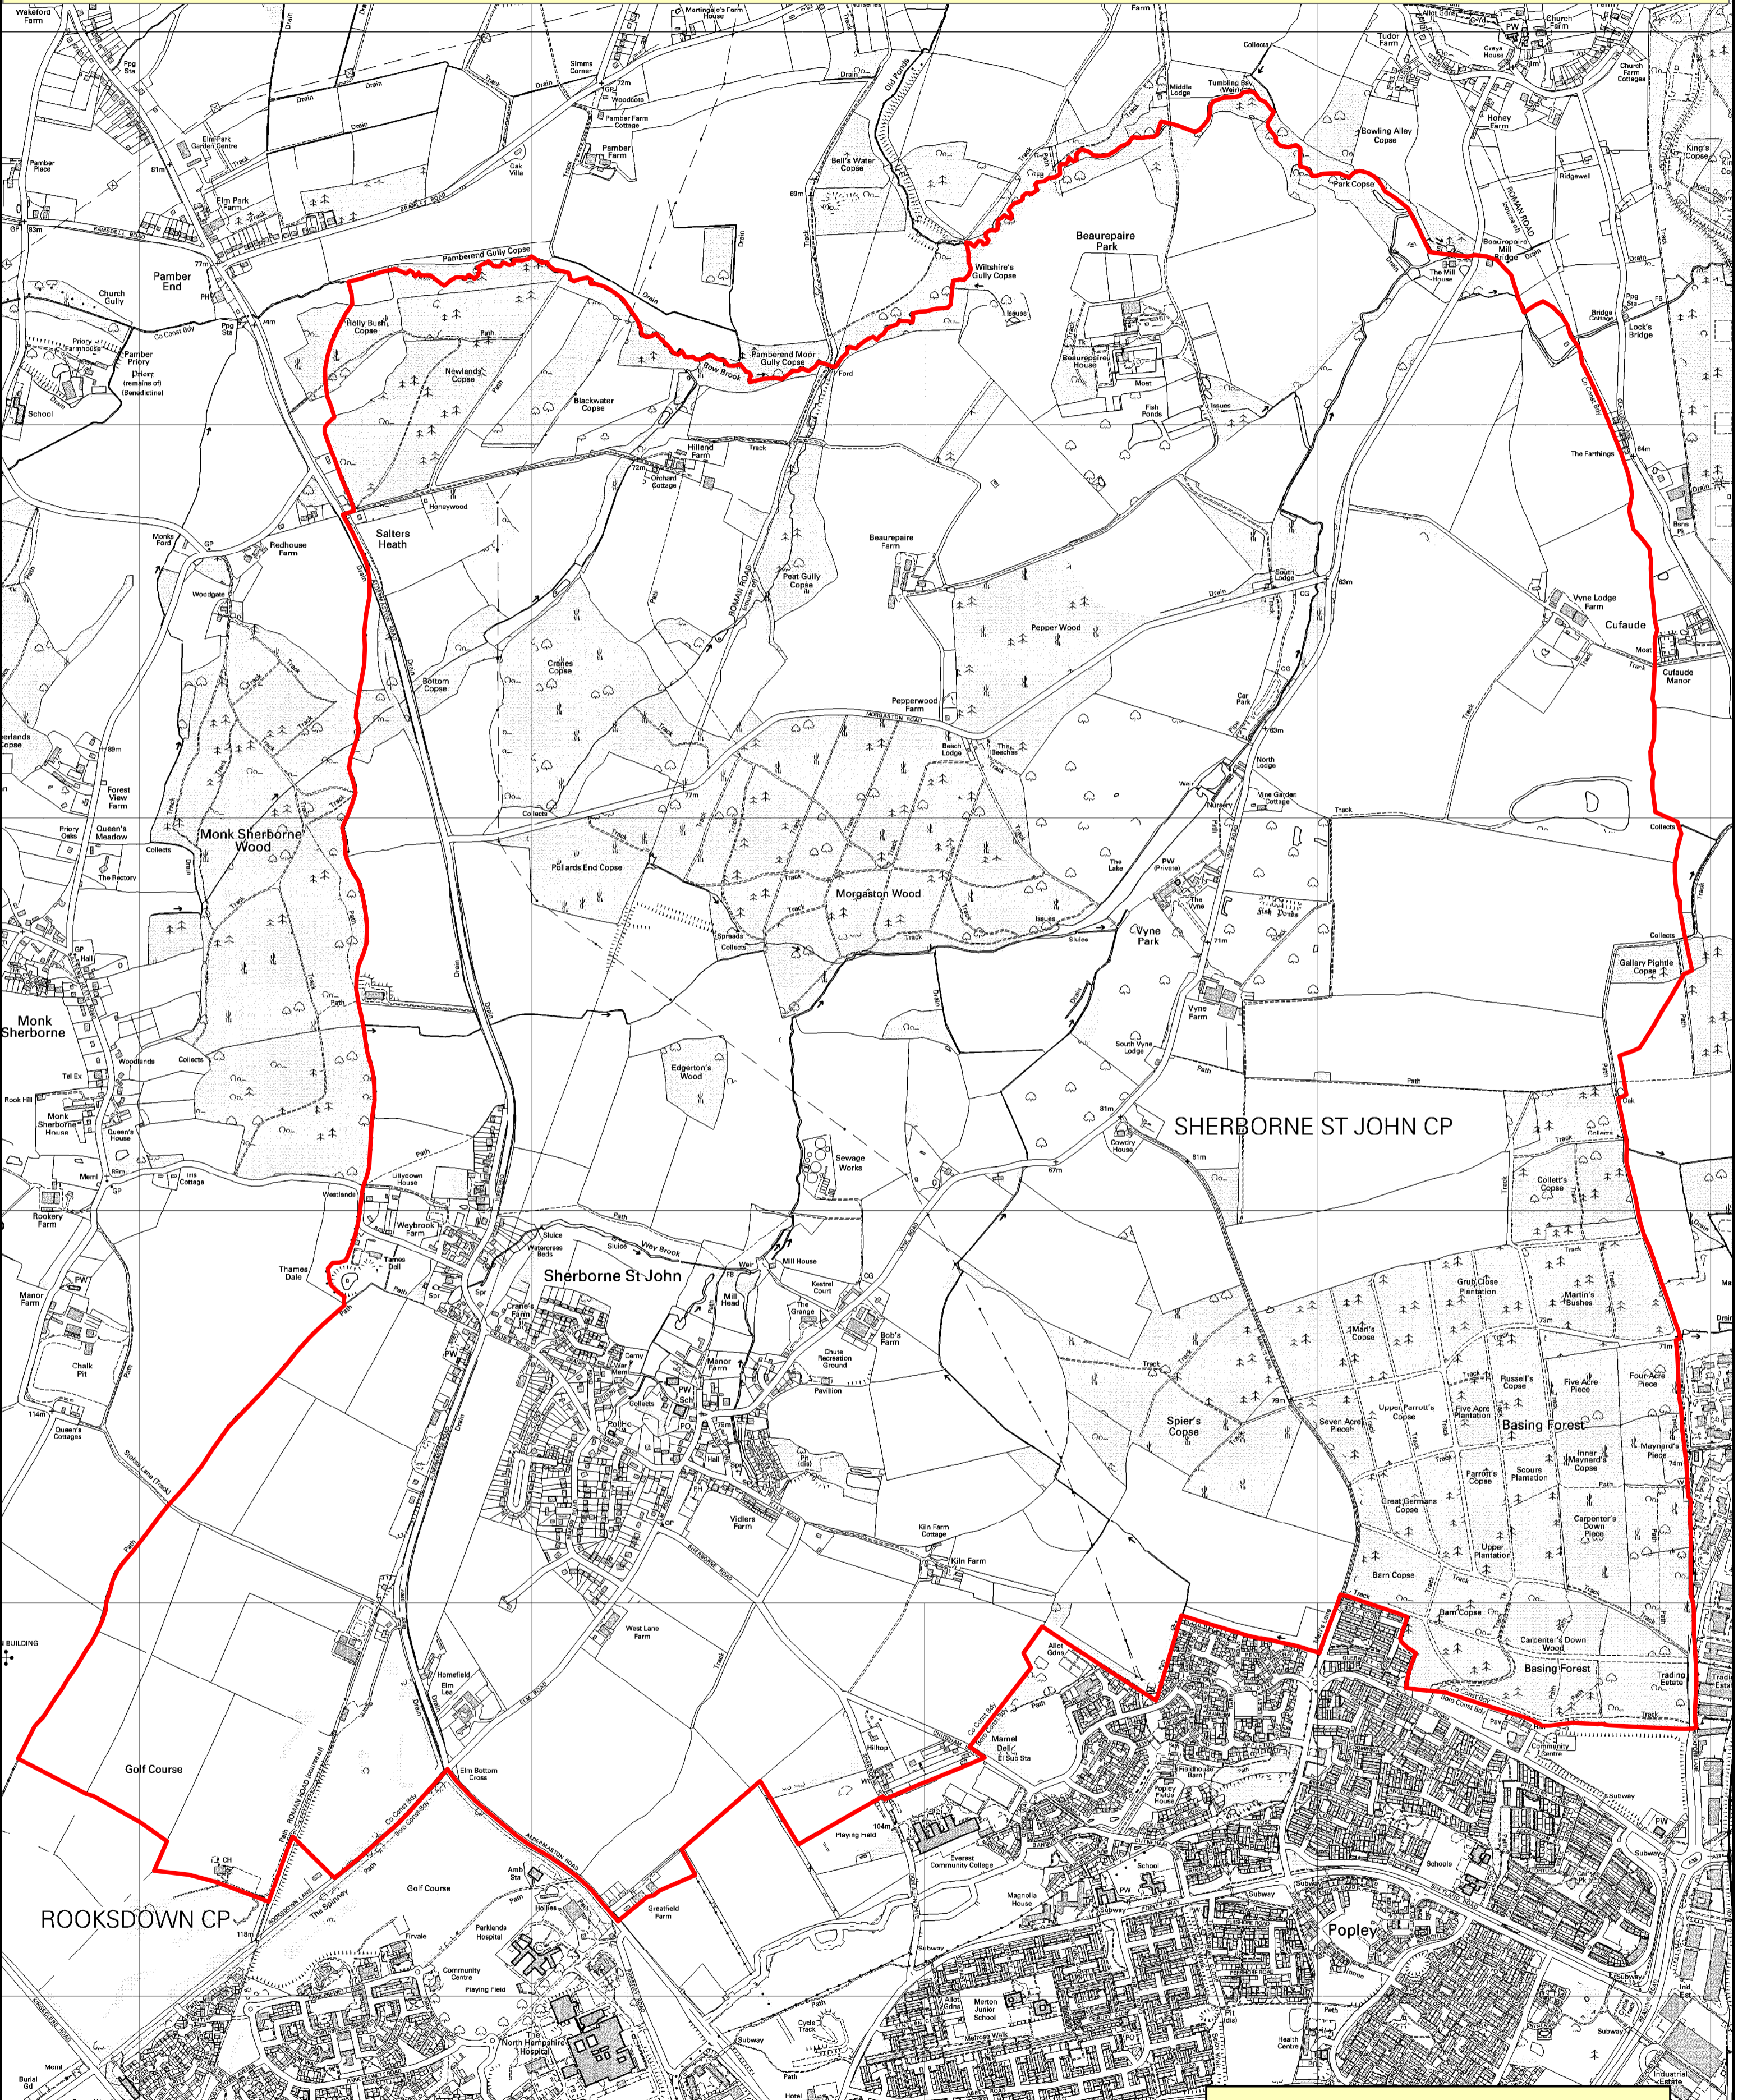

# Sherborne St John Neighbourhood Area Application

The Borough of Basingstoke and Deane

### Legend

 Proposed Neighbourhood Area