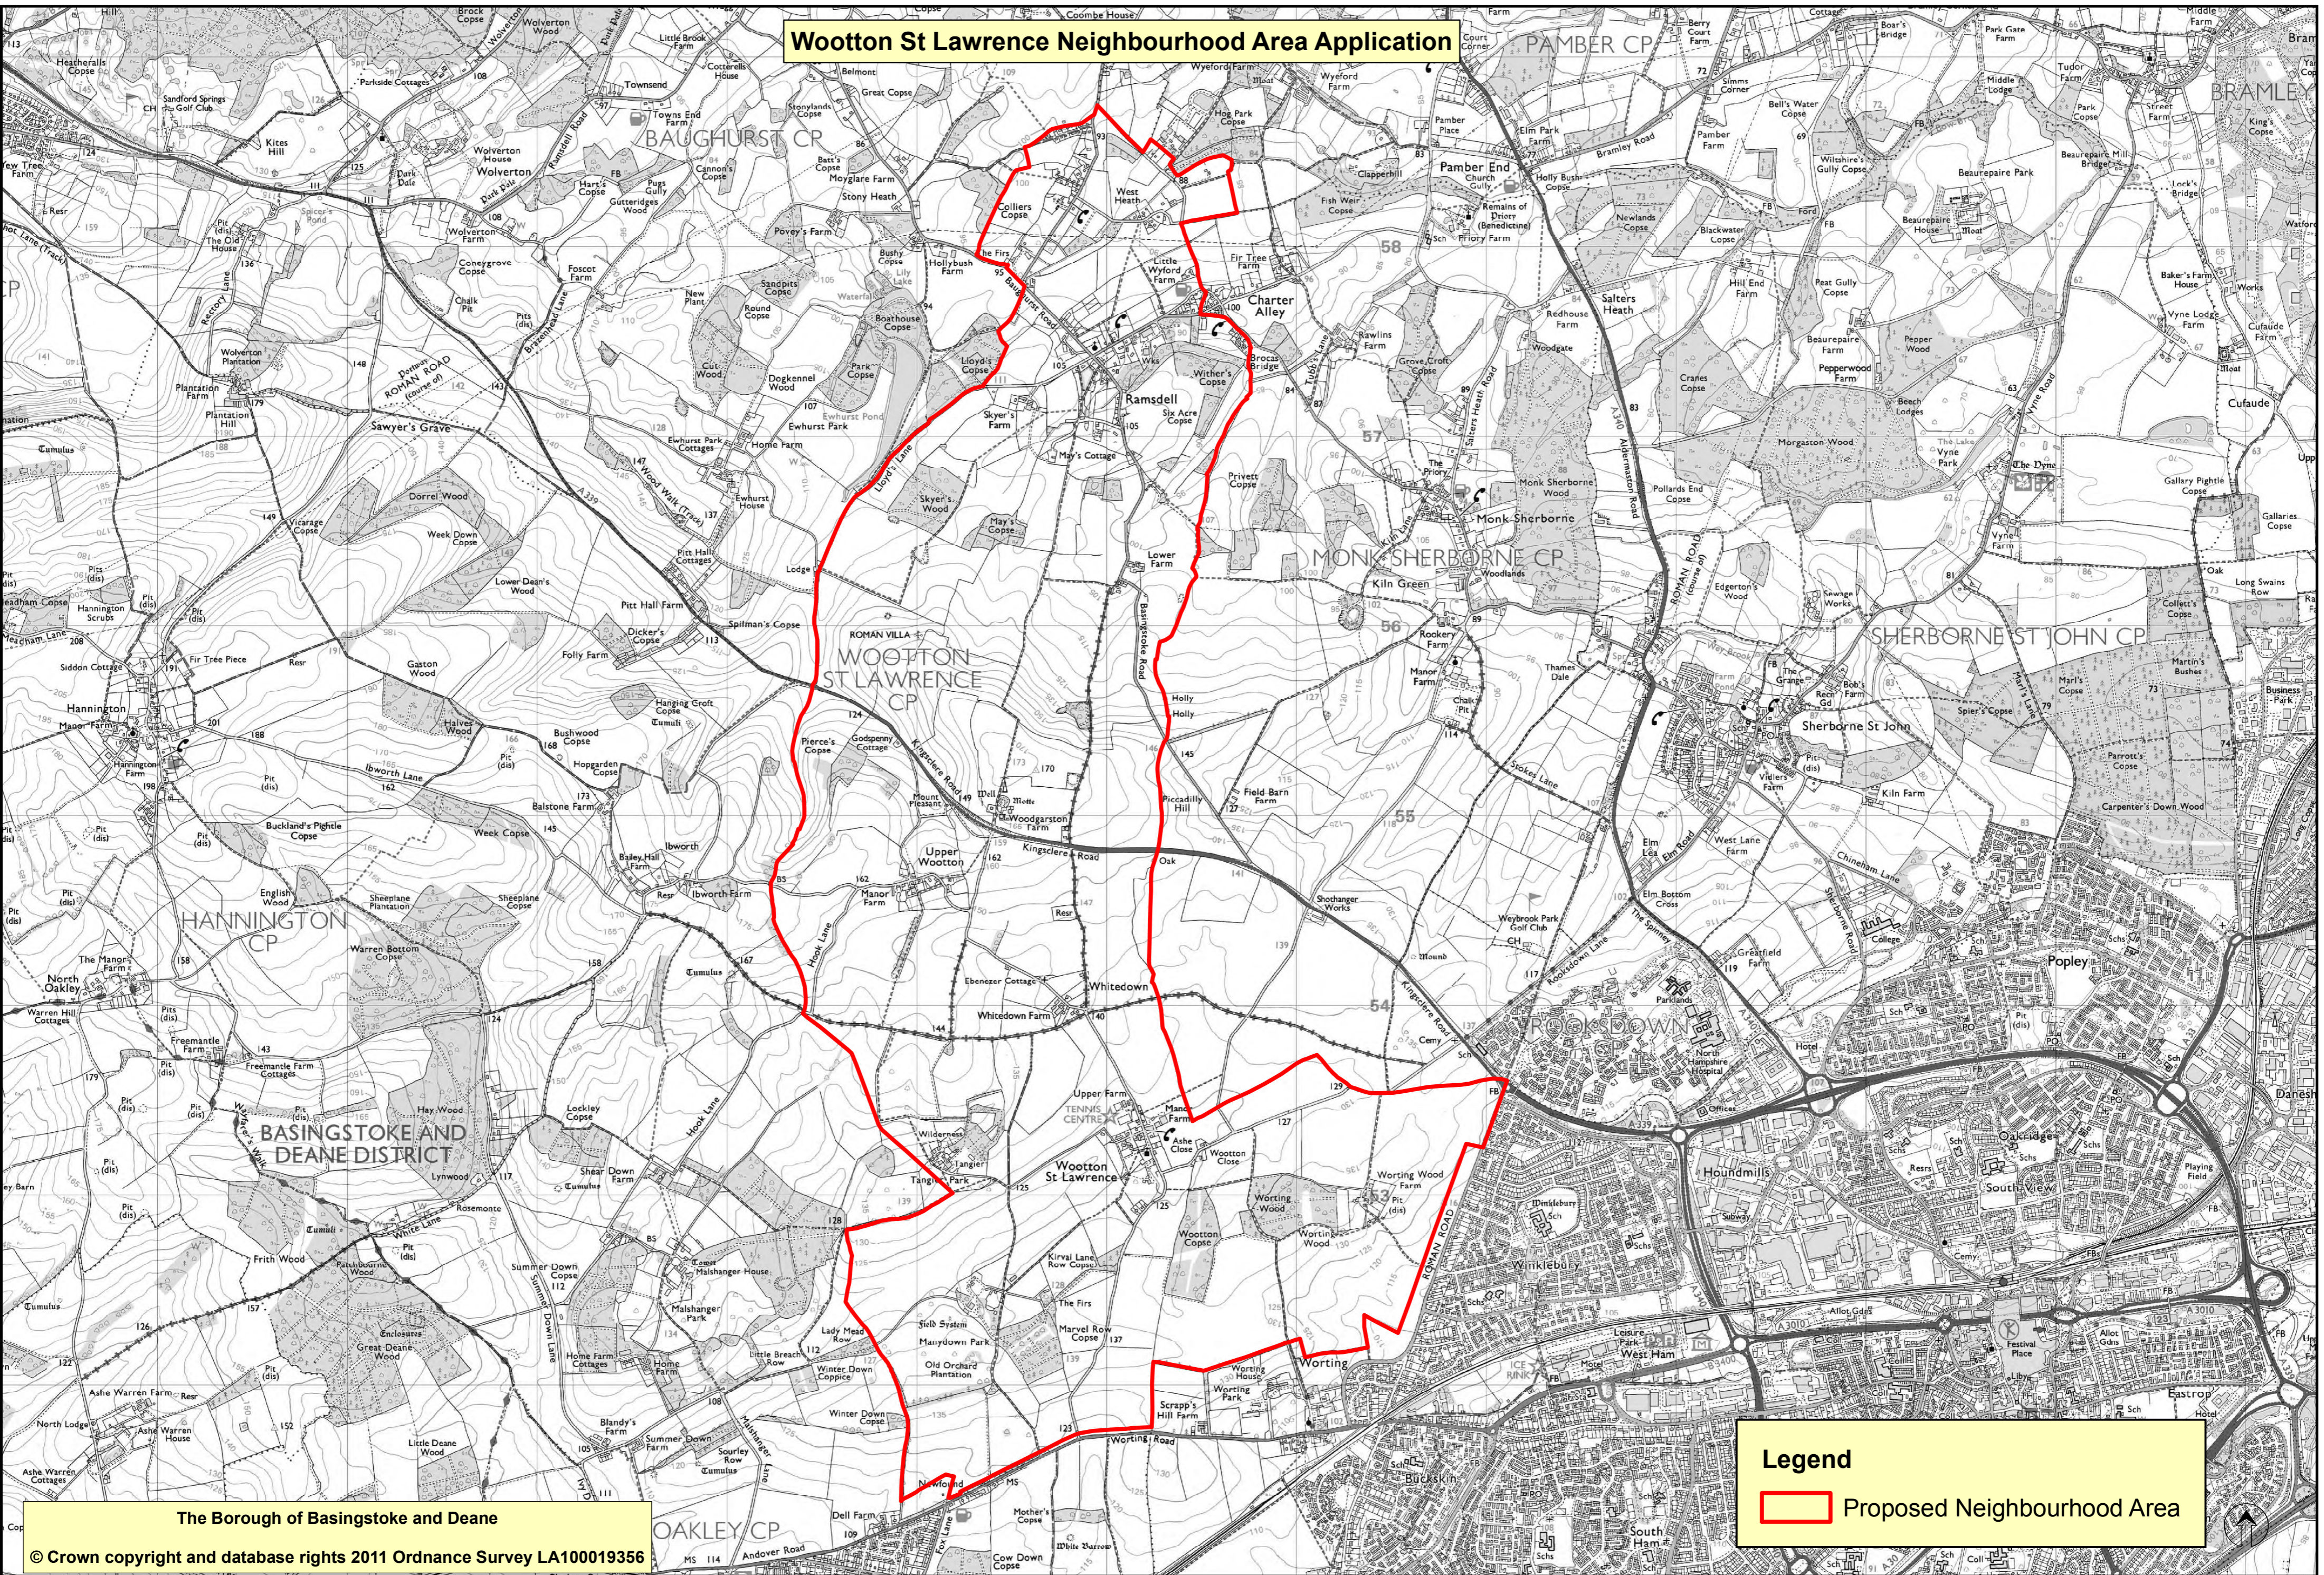

Wootton St Lawrence Neighbourhood Area Application

Legend

 Proposed Neighbourhood Area

The Borough of Basingstoke and Deane
© Crown copyright and database rights 2011 Ordnance Survey LA100019356