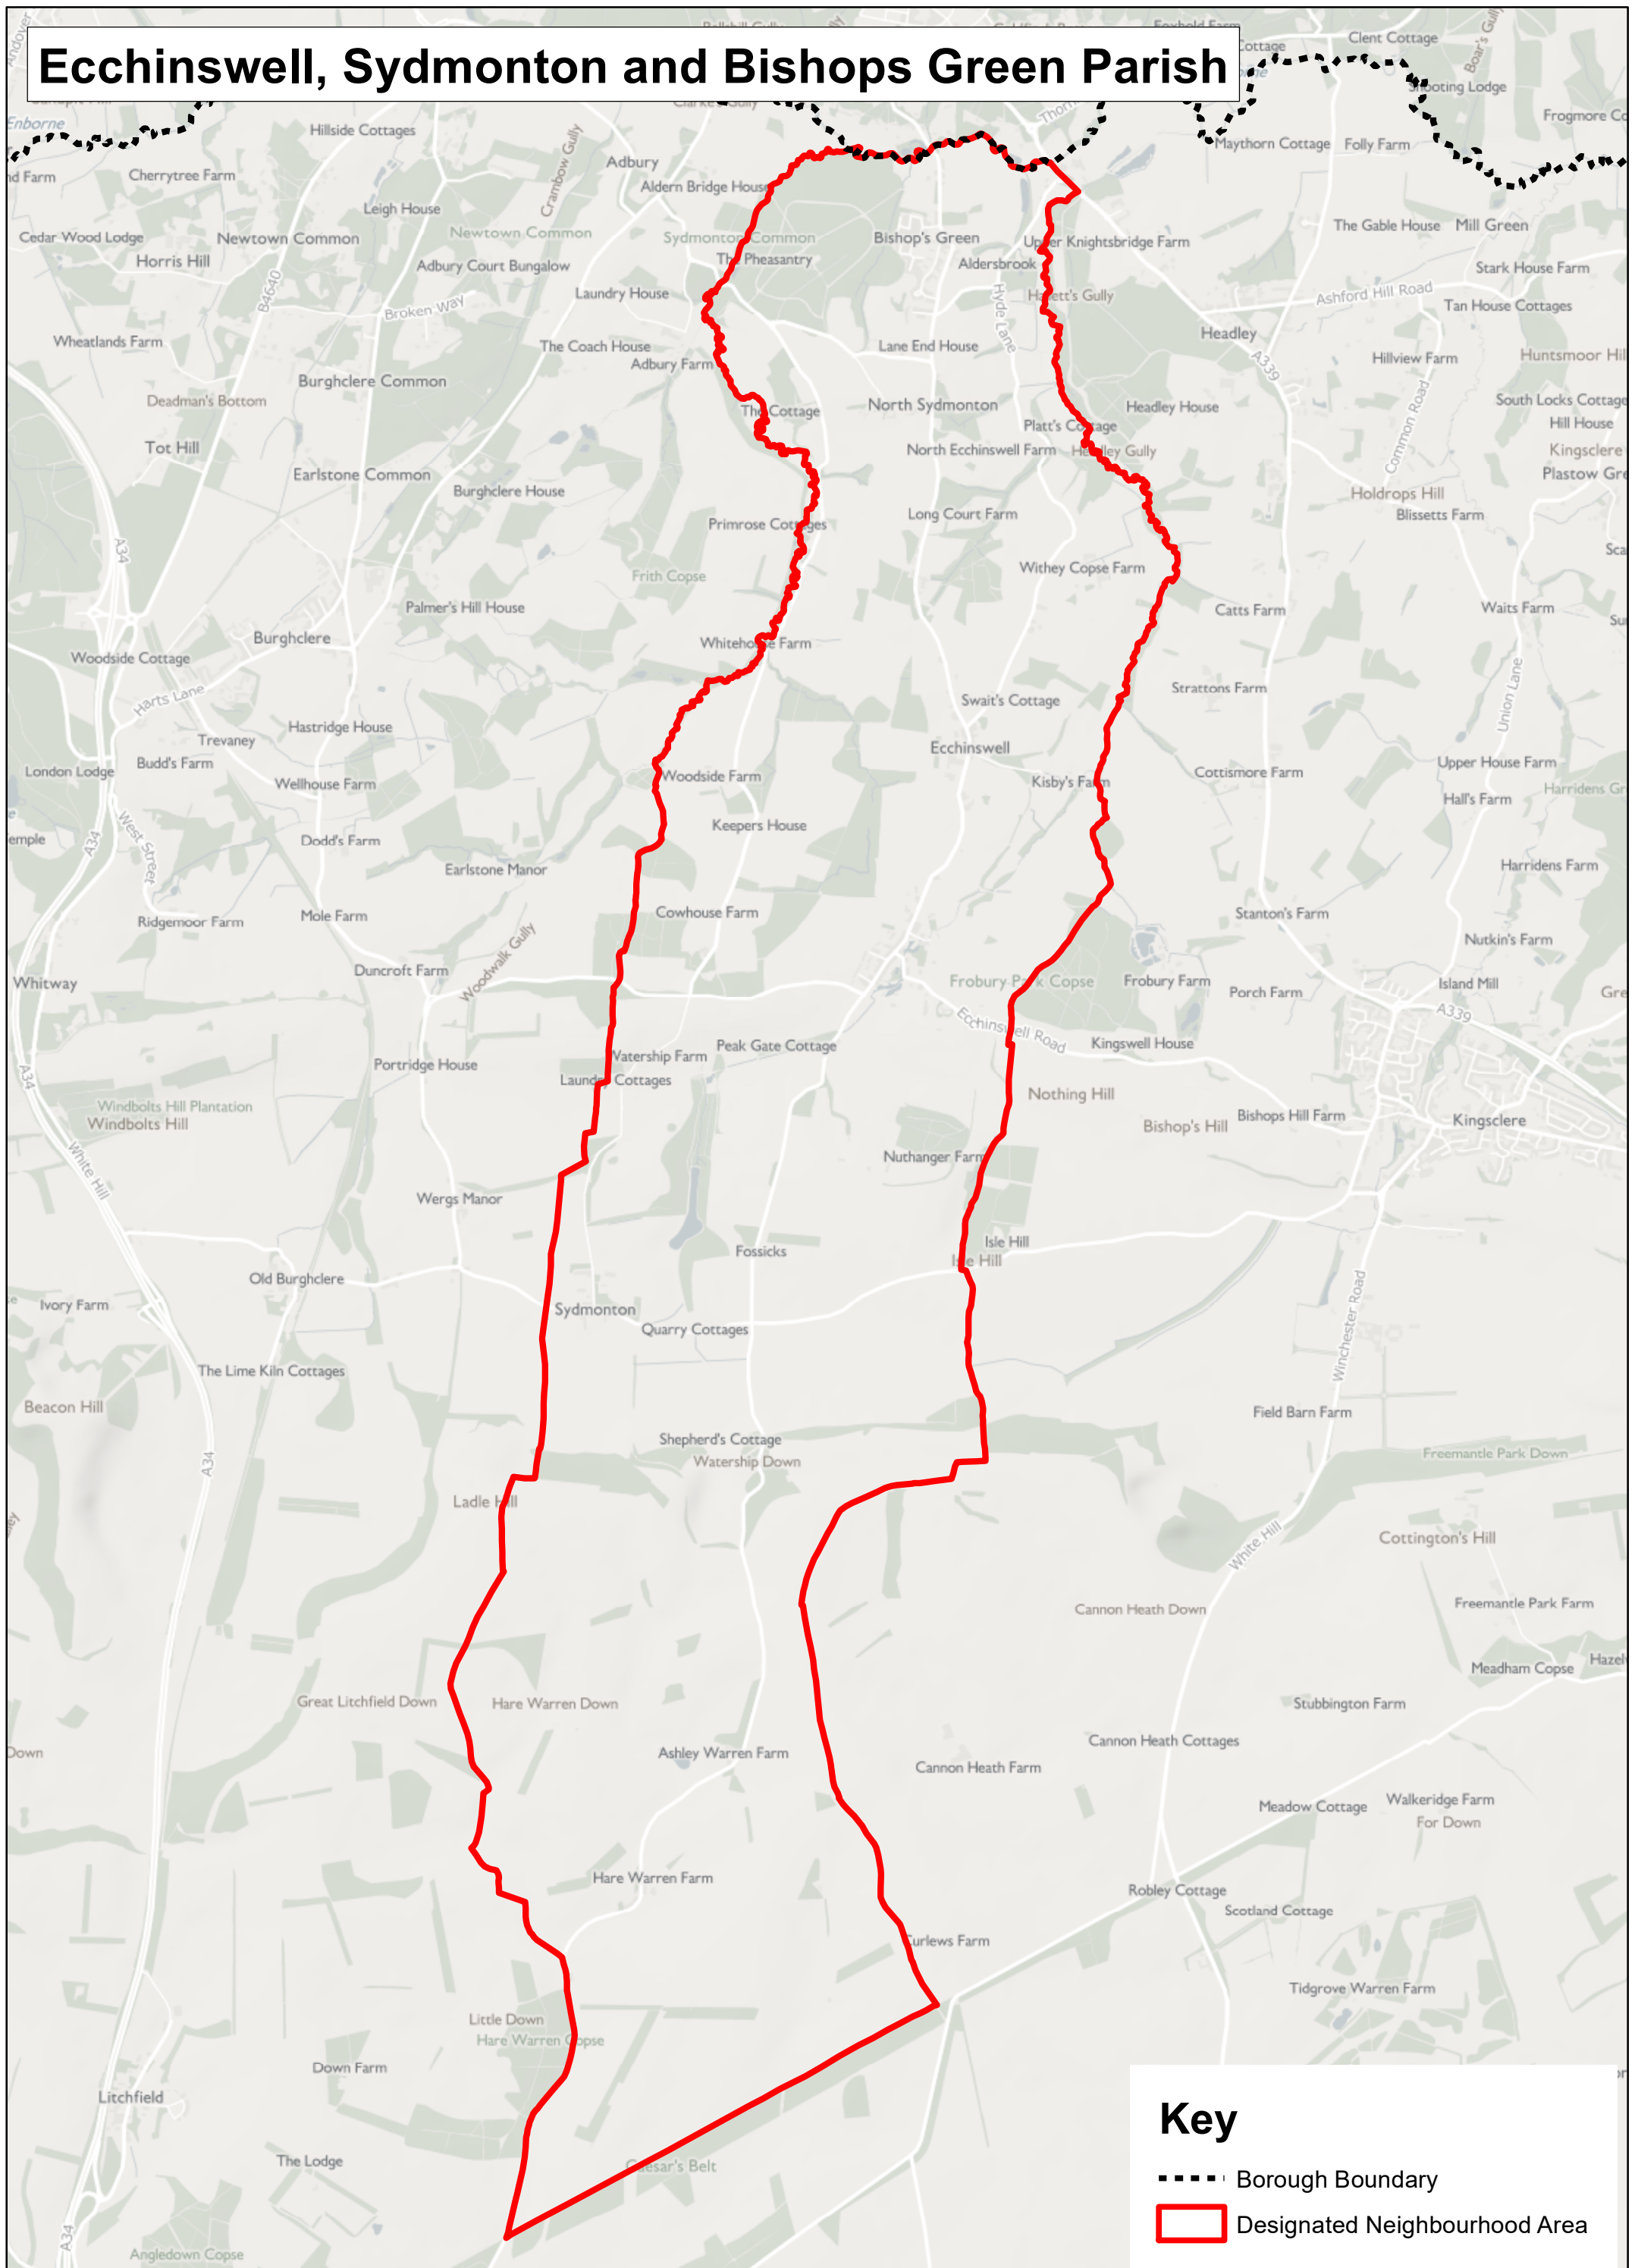

# Ecchinswell, Sydmonton and Bishops Green Parish

## Key

- Borough Boundary
- ▭ Designated Neighbourhood Area