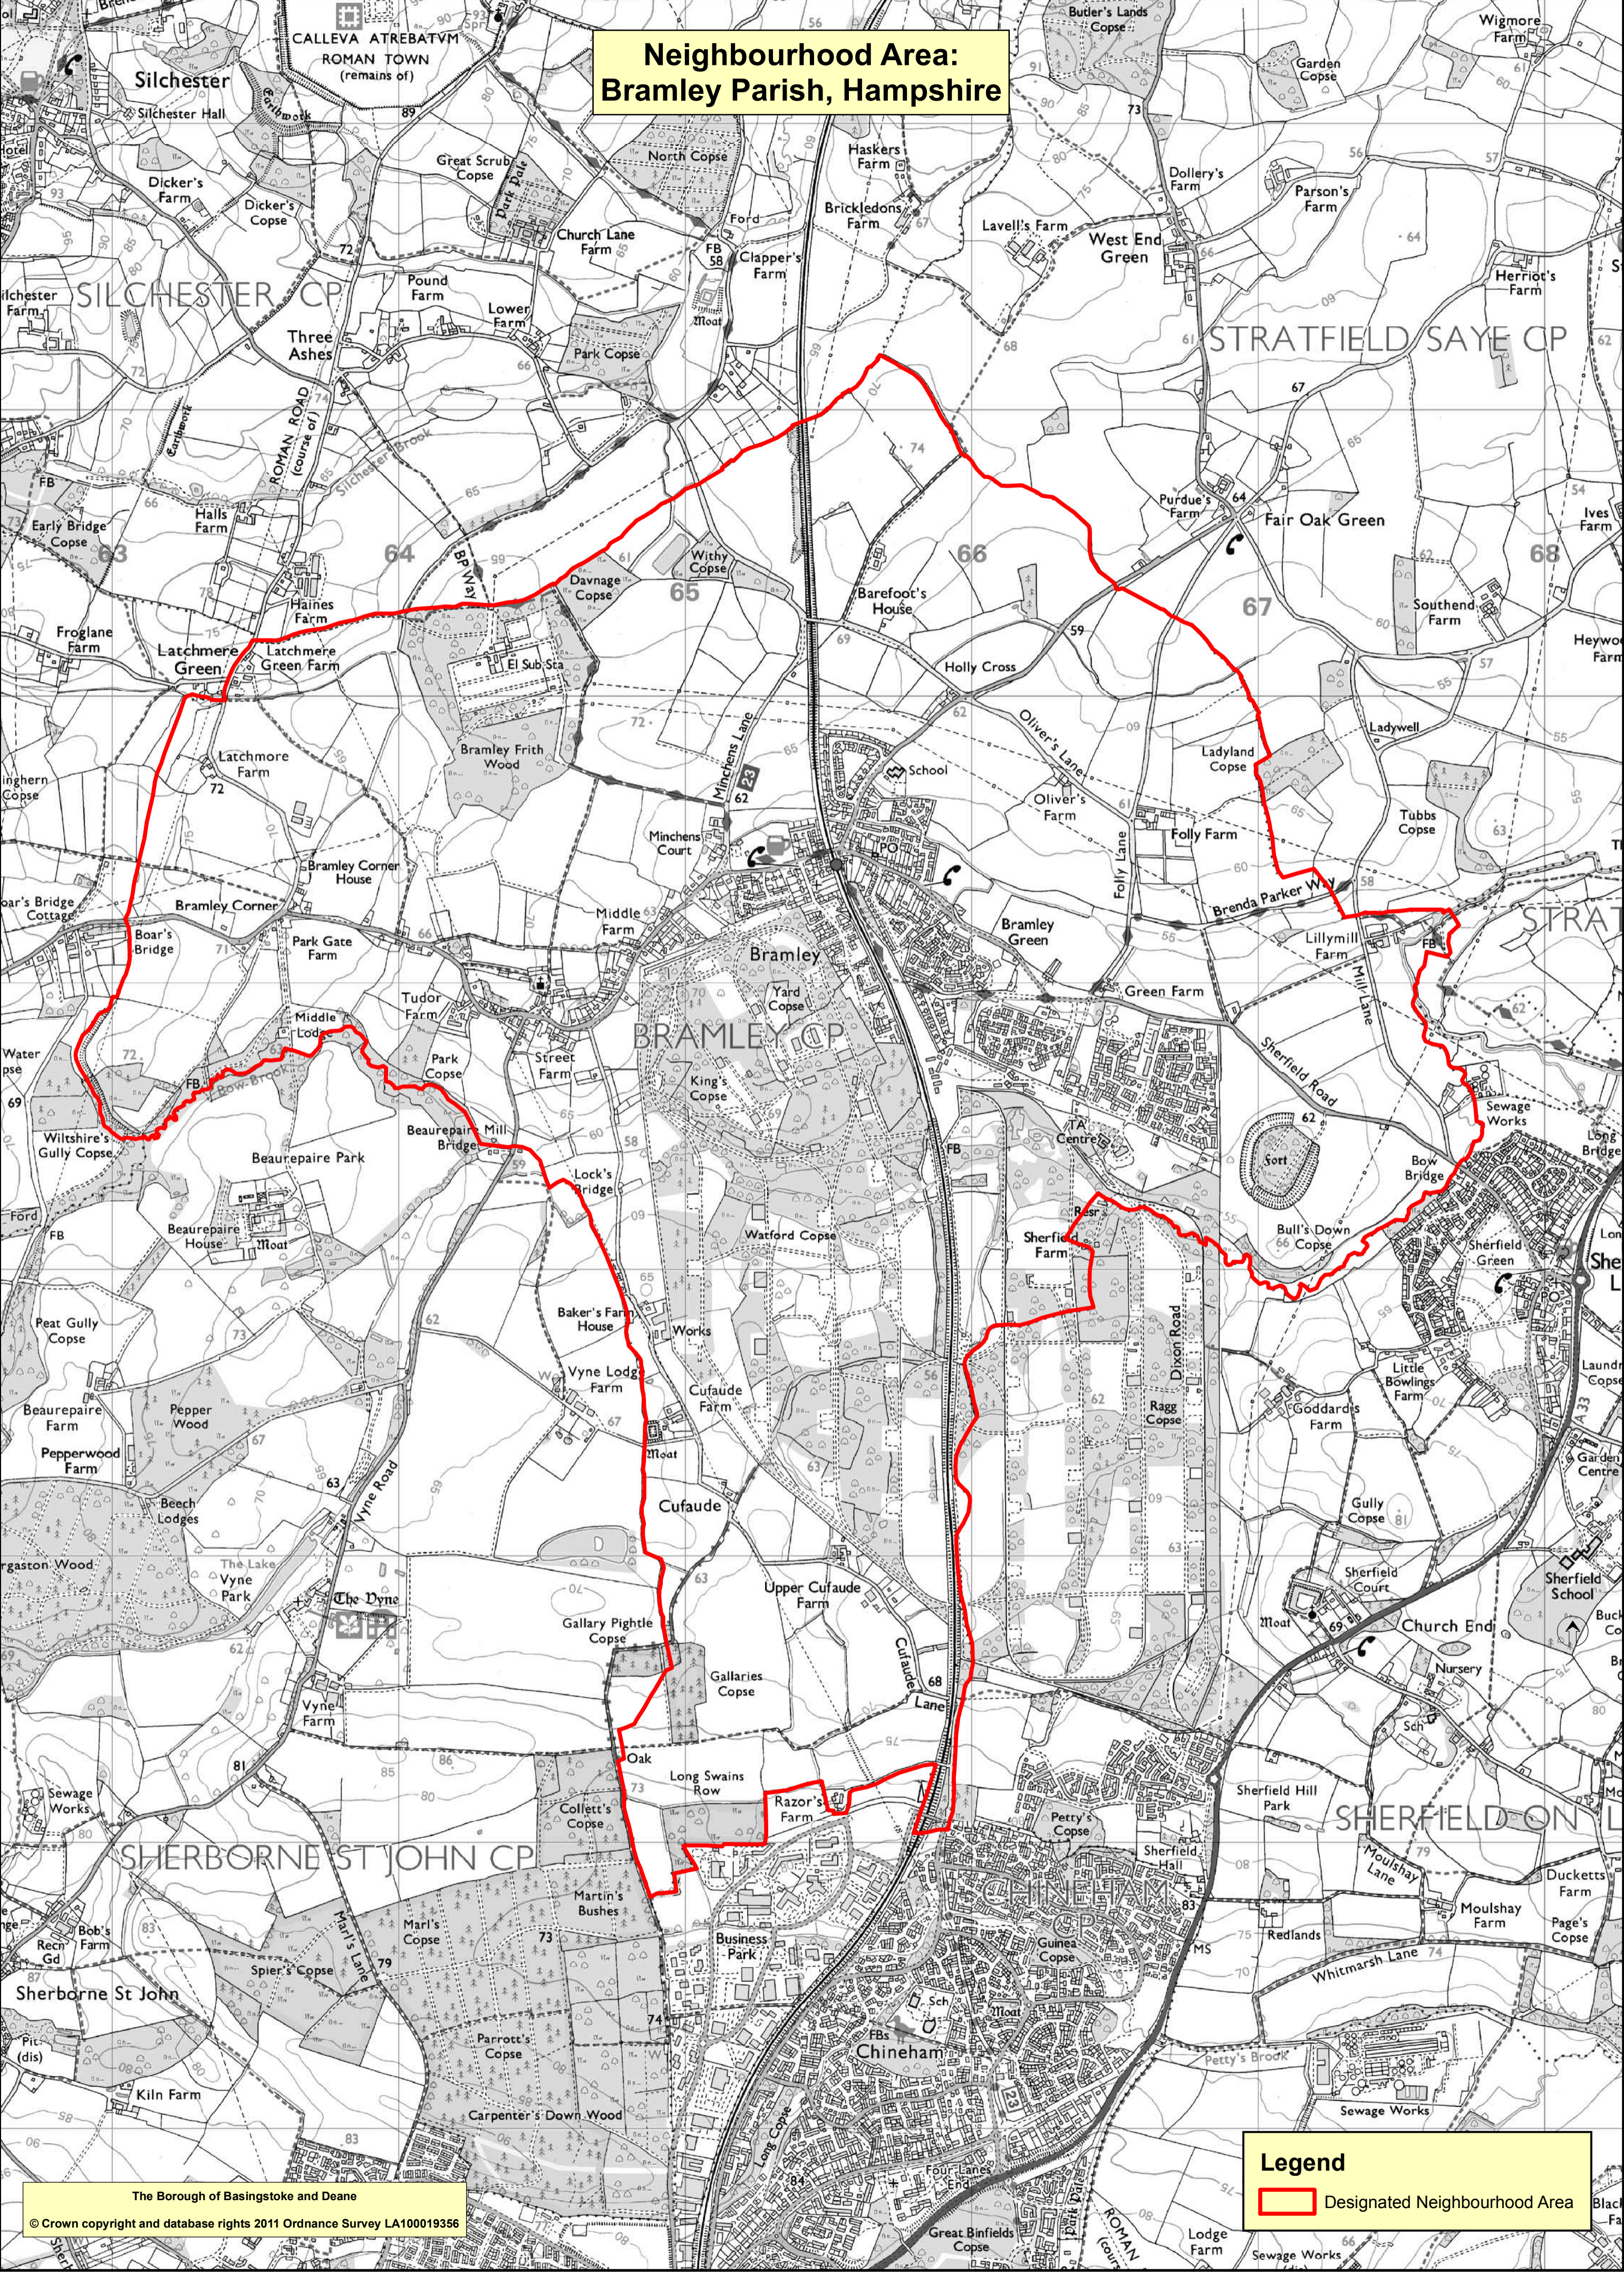

Neighbourhood Area: Bramley Parish, Hampshire

Legend

 Designated Neighbourhood Area